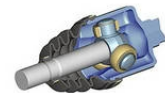

CV JOINTS CLEARANCE

FARGO BRAND

Part #	Description	Quantity	Price $
101125	CORONA 85-88 26/56/25	1	30.00
101624	TOYOTA ABS 26/56/24	1	45.00
104527	TOYOTA L/CRUISER 30/0/27	2	85.00
105427	TOYOTA CAMRY 26/56/27	1	75.00
105627	TOYOTA CAMRY 26/56/27	2	75.00